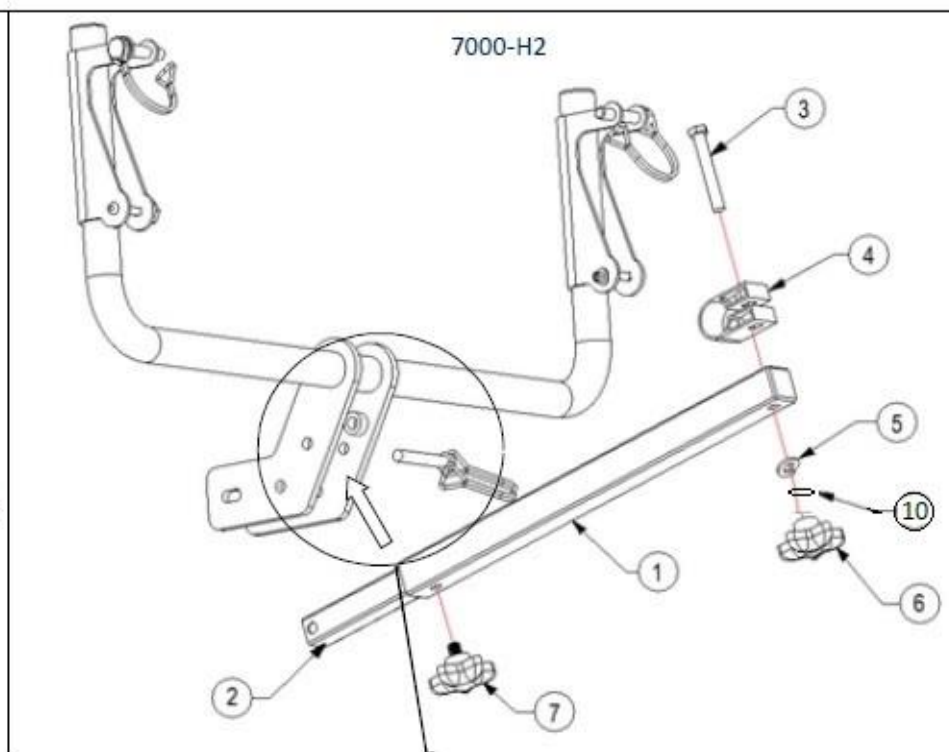

MODÈLE/MODEL
BR-H2

ARVIKA.CA

1-888-690-0096
1125 ROUTE ÉDOUARD VII, SAINT-PHILIPPE

BR-H2 for DFX-H2

BR-H2 for 7000-H2

| ARVIKA MARKETING | | |
|-------------------------------------|--|-----|
| PART LIST: BR-H2 for DFX-H2/7000-H2 | | |
| Item number | Part number | QTY |
| 1 | 1 ¼ x 1 ¼ x 16 | 1 |
| 2 | 1x1 x 18 | 1 |
| 3 | Vis/screw 5/16 3" | 1 |
| 4 | Attache /Clamp P-0910 | 1 |
| 5 | Rondelle frein/Lock washer 5/16 | 2 |
| 6 | P-0923-F | 1 |
| 7 | P-0923-M | 1 |
| 8 | S-PIN | 1 |
| 9 | Rondelle plastique/Plastic washer 1/4" | 4 |
| 10 | Rondelle plastique/Plastic washer 5/16 | 2 |