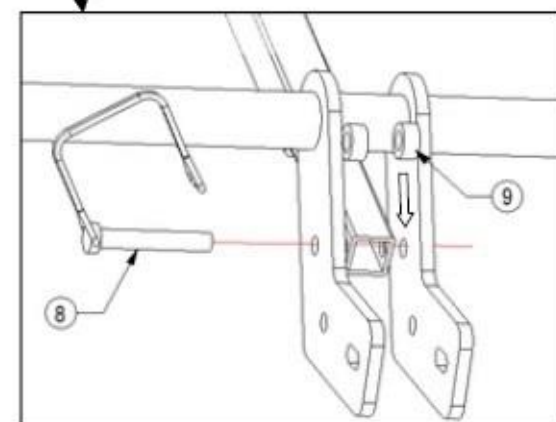

MODÈLE/MODEL
BR-H2

ARVIKA.CA

1-888-690-0096
1125 ROUTE ÉDOUARD VII, SAINT-PHILIPPE

BR-H2 for DFX-H2

BR-H2 for 7000-H2

| ARVIKA MARKETING | | |
|-------------------------------------|--|-----|
| PART LIST: BR-H2 for DFX-H2/7000-H2 | | |
| Item number | Part number | QTY |
| 1 | 1 ¼ x 1 ¼ x 16 | 1 |
| 2 | 1x1 x 18 | 1 |
| 3 | Vis/screw 5/16 3" | 1 |
| 4 | Attache /Clamp P-0910 | 1 |
| 5 | Rondelle frein/Lock washer 5/16 | 2 |
| 6 | P-0923-F | 1 |
| 7 | P-0923-M | 1 |
| 8 | S-PIN | 1 |
| 9 | Rondelle plastique/Plastic washer 1/4" | 4 |
| 10 | Rondelle plastique/Plastic washer 5/16 | 2 |