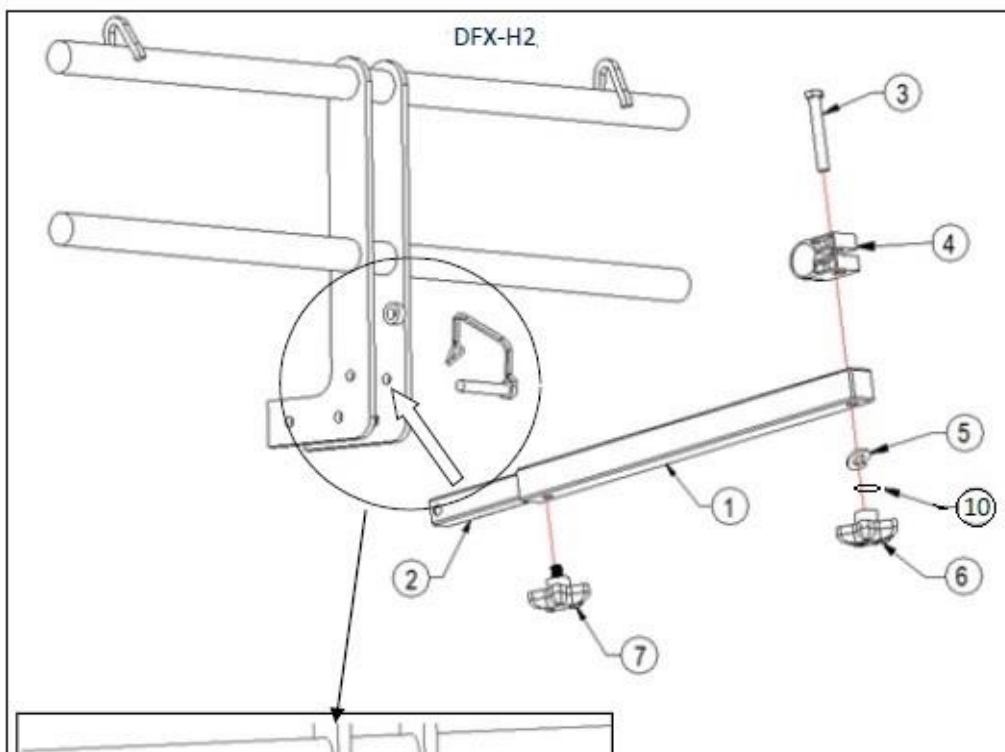

MODÈLE/MODEL
BR-H2

ARVIKA.CA

1-888-690-0096
1125 ROUTE ÉDOUARD VII, SAINT-PHILIPPE

BR-H2 for DFX-H2

BR-H2 for 7000-H2

| ARVIKA MARKETING | | |
|-------------------------------------|--|-----|
| PART LIST: BR-H2 for DFX-H2/7000-H2 | | |
| Item number | Part number | QTY |
| 1 | 1 ¼ x 1 ¼ x 16 | 1 |
| 2 | 1x1 x 18 | 1 |
| 3 | Vis/screw 5/16 3" | 1 |
| 4 | Attache /Clamp P-0910 | 1 |
| 5 | Rondelle frein/Lock washer 5/16 | 2 |
| 6 | P-0923-F | 1 |
| 7 | P-0923-M | 1 |
| 8 | S-PIN | 1 |
| 9 | Rondelle plastique/Plastic washer 1/4" | 4 |
| 10 | Rondelle plastique/Plastic washer 5/16 | 2 |