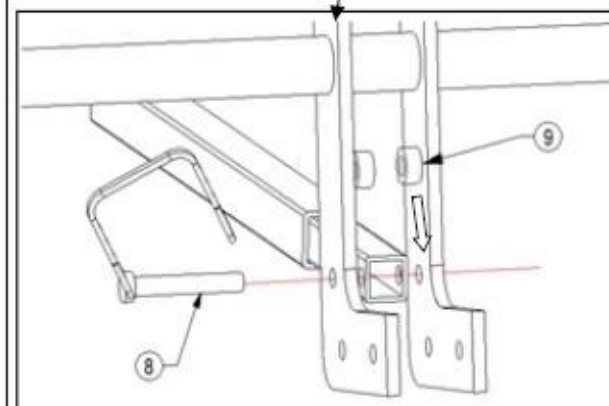

MODÈLE/MODEL
BR-H2

ARVIKA.CA

1-888-690-0096
1125 ROUTE ÉDOUARD VII, SAINT-PHILIPPE

BR-H2 for DFX-H2

BR-H2 for 7000-H2

| ARVIKA MARKETING | | |
|-------------------------------------|--|-----|
| PART LIST: BR-H2 for DFX-H2/7000-H2 | | |
| Item number | Part number | QTY |
| 1 | 1 ¼ x 1 ¼ x 16 | 1 |
| 2 | 1x1 x 18 | 1 |
| 3 | Vis/screw 5/16 3" | 1 |
| 4 | Attache /Clamp P-0910 | 1 |
| 5 | Rondelle frein/Lock washer 5/16 | 2 |
| 6 | P-0923-F | 1 |
| 7 | P-0923-M | 1 |
| 8 | S-PIN | 1 |
| 9 | Rondelle plastique/Plastic washer 1/4" | 4 |
| 10 | Rondelle plastique/Plastic washer 5/16 | 2 |