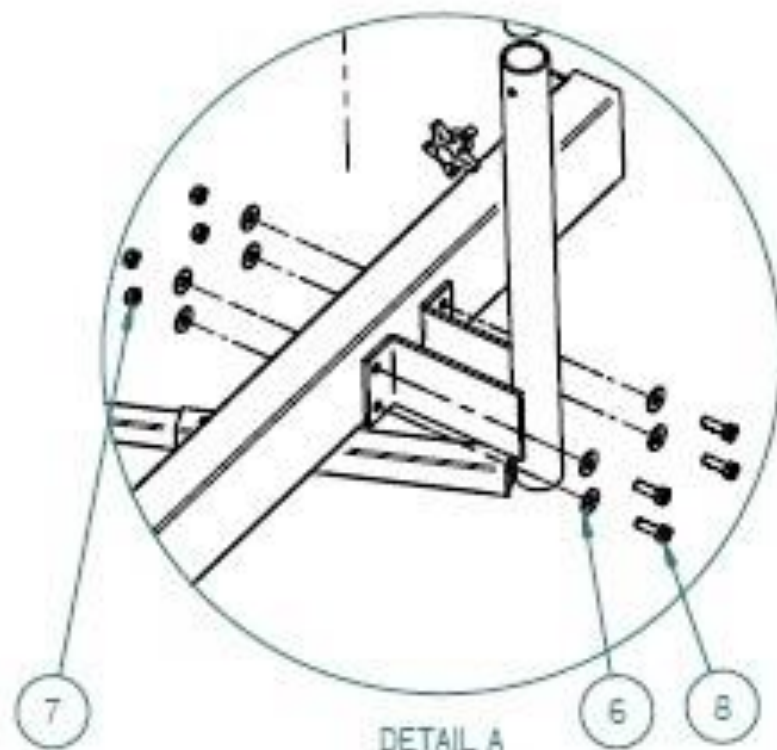

ARVIKA MARKETING		
PART LIST : DFX - T@B		
REP.	QTÉ.	PART NUMBER
1	2	BASE T@B
2	1	BARRE DE SOUTIEN / HOLDING BAR
3	2	DFX-300-THMOD
4	2	POIGNÉE / KNOB M 5/16
5	2	VIS DE PRESSION / SET SCREW 1/4-20
6	16	RONDELLE / WASHER 5/16
7	8	ÉCROU / NUT 5/16
8	8	VIS / SCREW 5/16 X 1"

WARNING:
 MAKE SURE THAT ANY PARTS FROM THE RACK OR
 THE BICYCLE DOES NOT INTERFERE WITH THE
 TRAILER WHEN TURNING.

- MONTRÉ AVEC LE DFX-200.
 - SHOWN WITH THE DFX-200.

- INSTALLATION DE L'ATTACHE SUR LE
 CADRE DE LA ROULOTTE
 - BRACKET INSTALLATION ON THE "A"
 FRAME