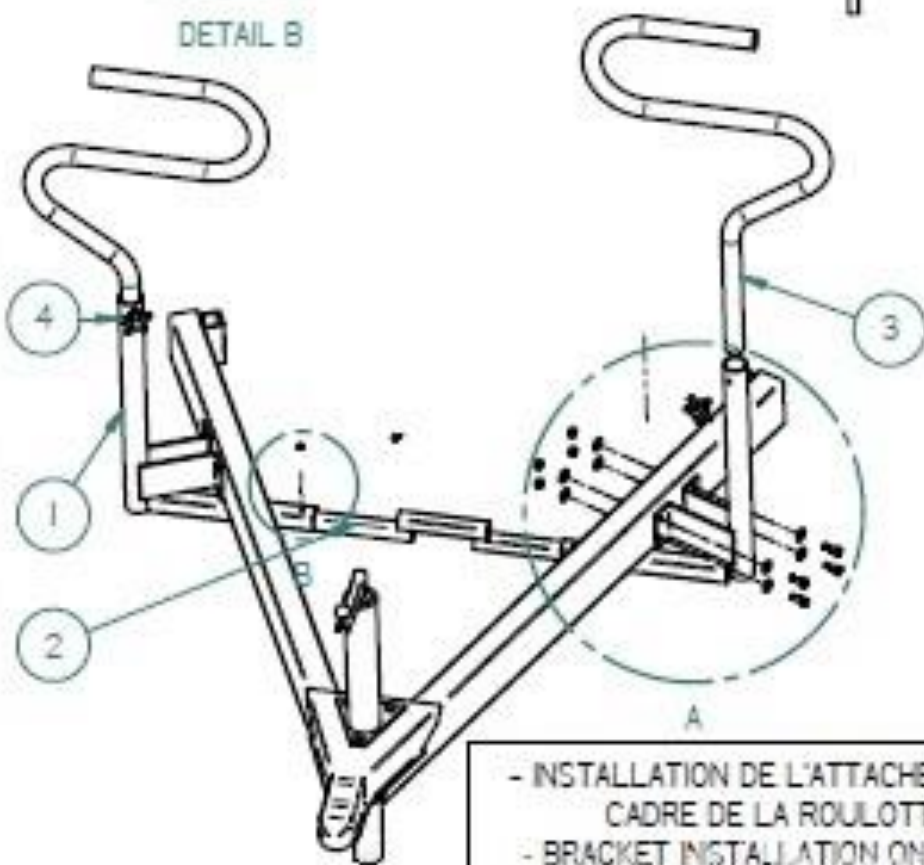

ARVIKA MARKETING		
PART LIST : DFX - T@B		
REP.	QTÉ.	PART NUMBER
1	2	BASE T@B
2	1	BARRE DE SOUTIEN / HOLDING BAR
3	2	DFX-300-THMOD
4	2	POIGNÉE / KNOB M 5/16
5	2	VIS DE PRESSION / SET SCREW 1/4-20
6	16	RONDELLE / WASHER 5/16
7	8	ÉCROU / NUT 5/16
8	8	VIS / SCREW 5/16 X 1"

WARNING:
 MAKE SURE THAT ANY PARTS FROM THE RACK OR
 THE BICYCLE DOES NOT INTERFERE WITH THE
 TRAILER WHEN TURNING.

- MONTRÉ AVEC LE DFX-200.
 - SHOWN WITH THE DFX-200.

- INSTALLATION DE L'ATTACHE SUR LE
 CADRE DE LA ROULOTTE
 - BRACKET INSTALLATION ON THE "A"
 FRAME