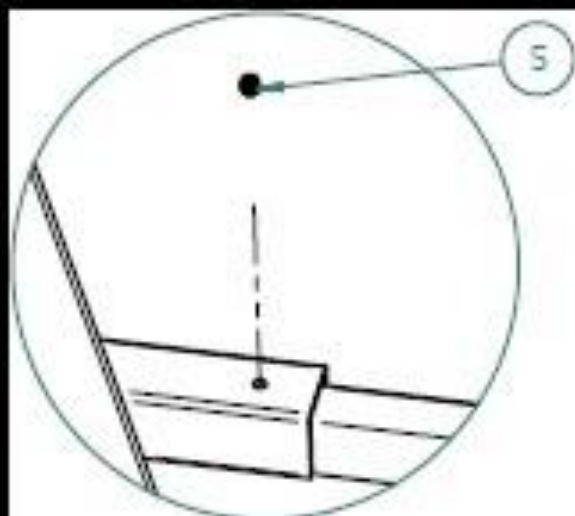

DETAIL B

ATTENTION:
PRENEZ SOIN DE VÉRIFIER QUE LES VÉLOS OU LE
SUPPORT À VÉLO NE VIENNENT PAS EN CONTACT
AVEC LE VÉHICULE LORSQUE VOUS EFFECTUEZ DES
VIRAGES.

WARNING:
MAKE SURE THAT ANY PARTS FROM THE RACK OR
THE BICYCLE DOES NOT INTERFERE WITH THE
TRAILER WHEN TURNING.

- MONTRÉ AVEC LE DFX-200.
- SHOWN WITH THE DFX-200.

- INSTALLATION DE L'ATTACHE SUR LE
CADRE DE LA ROULOTTE
- BRACKET INSTALLATION ON THE "A"
FRAME